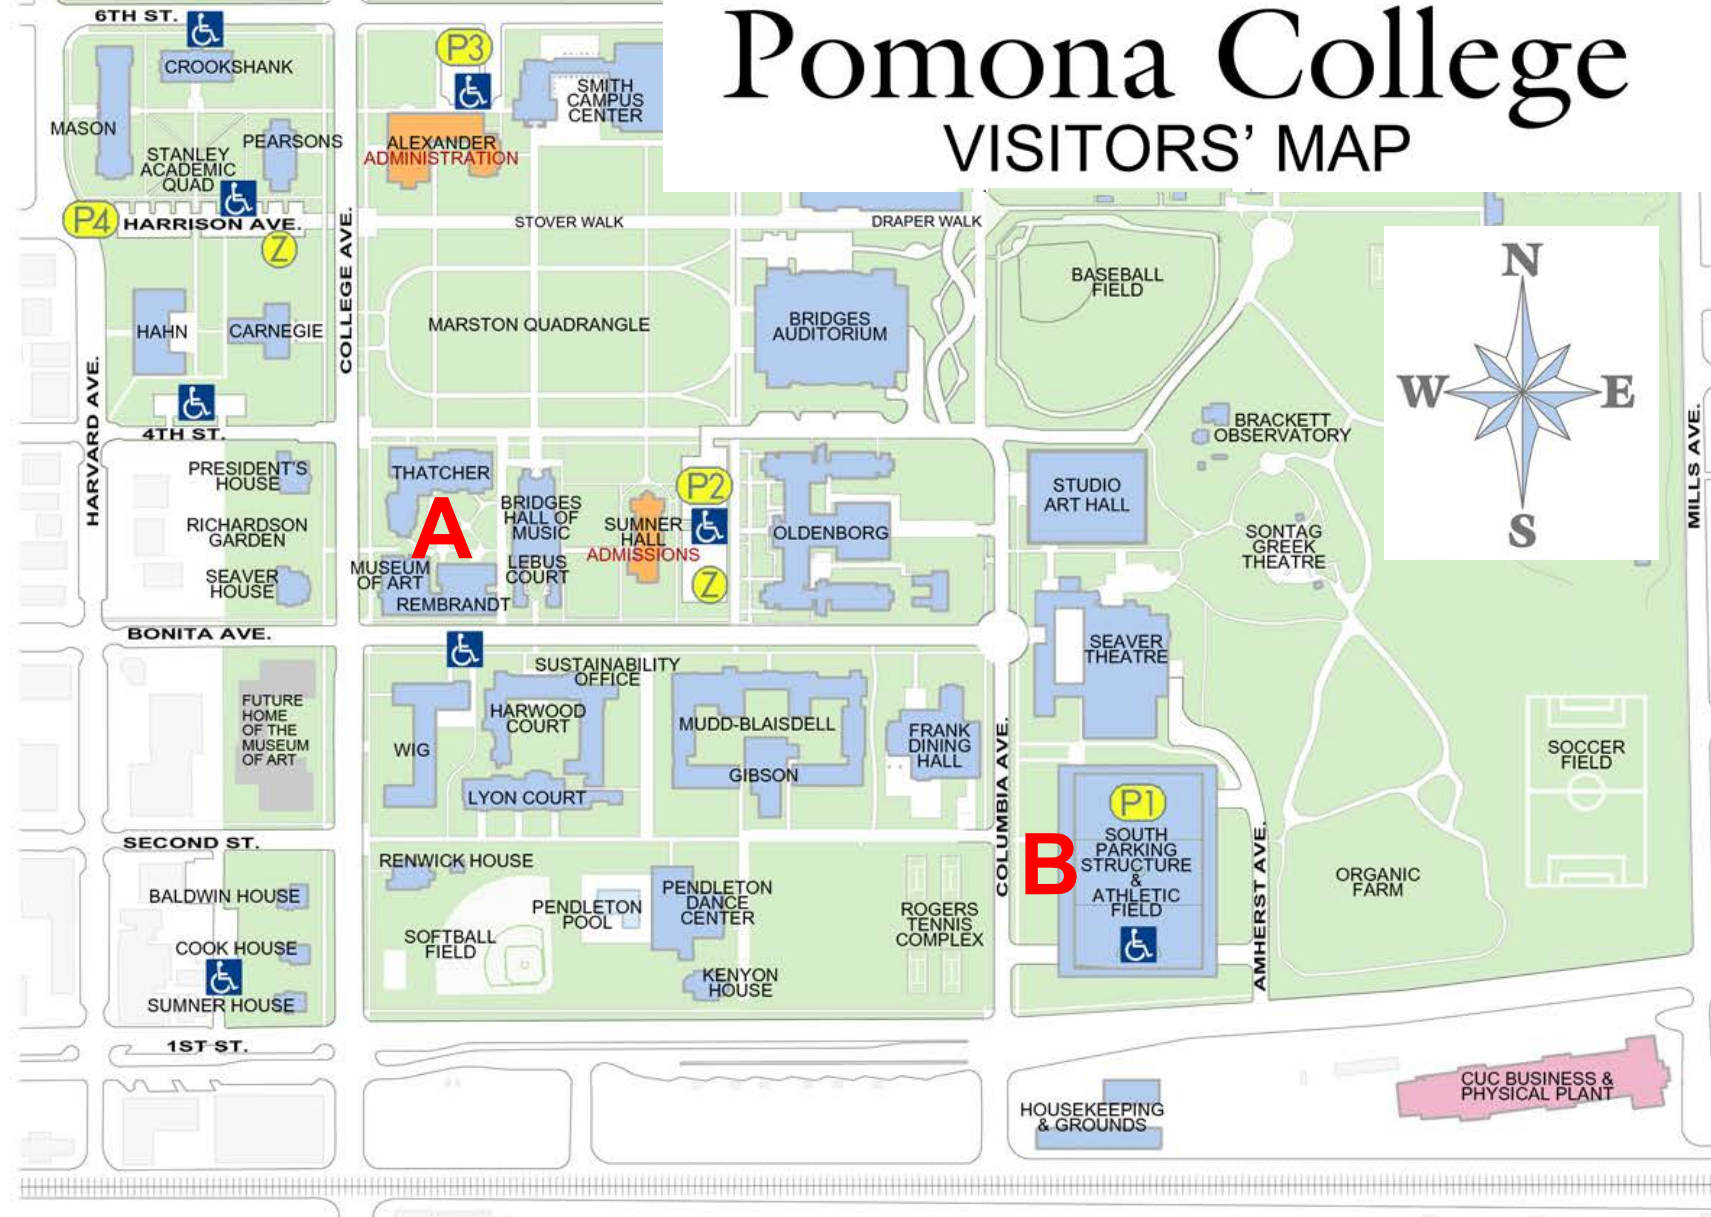

Pomona College

VISITORS' MAP

Thatcher Music Building – A
 Parking Structure - B

- POMONA
ADMISSIONS &
ADMINISTRATION
- OTHER POMONA
FACILITIES
- CLAREMONT UNIVERSITY
CONSORTIUM FACILITIES
- P1 GENERAL
PUBLIC
PARKING
- P2 GUEST
PARKING FOR
ADMISSIONS
- P3 GUEST PARKING
FOR ADMINISTRATION
BUILDING
- P4 STUDENT AND/OR
FACULTY/STAFF
PARKING
- Z ZIP CAR
PARKING
- ♿ HANDICAP
PARKING

ON-STREET PARKING FOR THE GENERAL PUBLIC IS ALSO AVAILABLE ALONG COLLEGE AVENUE